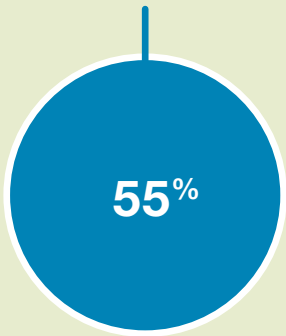

# Key driver analysis - what makes a *great* bus journey for passengers in West Midlands?

Timeliness

Bus driver

Bus environment

Boarding and finding a seat

Value

Bus stop

The percentages relate to each theme's contribution towards the overall journey satisfaction rating.

# West Midlands Your Bus Journey 2023 survey results

Bus passenger satisfaction compared to all England areas