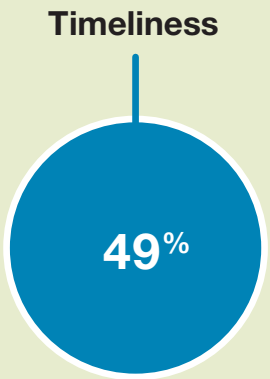

# Key driver analysis - what makes a *great* bus journey for passengers in Warrington?

The percentages relate to each theme's contribution towards the overall journey satisfaction rating.

# Warrington Your Bus Journey 2023 survey results

Bus passenger satisfaction compared to all England areas