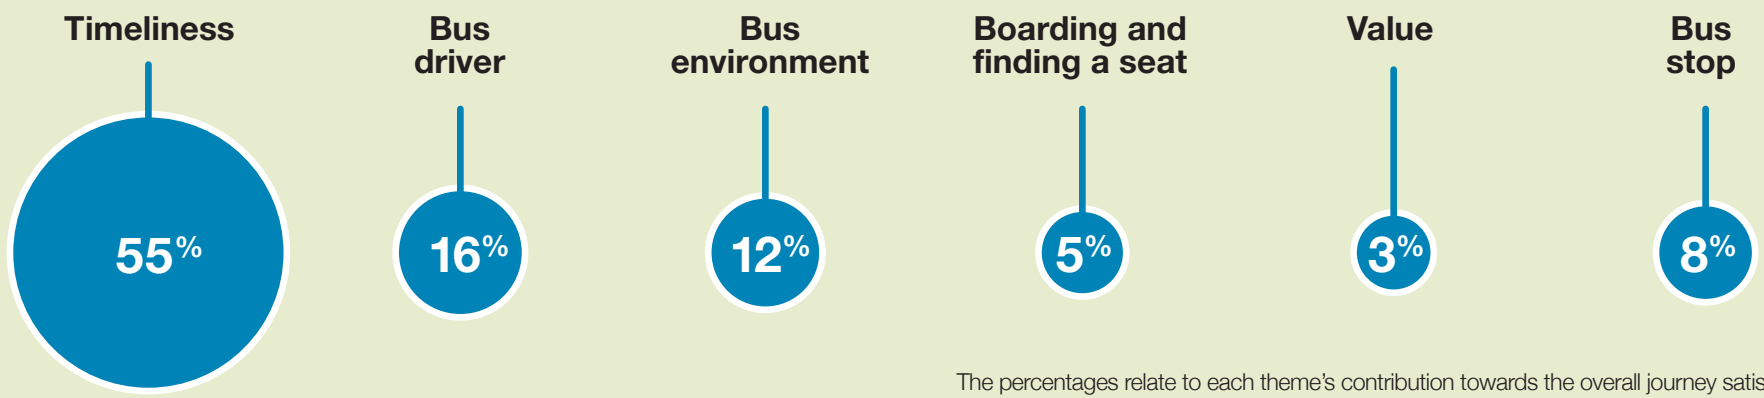

Key driver analysis - what makes a *great* bus journey for passengers in Tyne and Wear?

The percentages relate to each theme's contribution towards the overall journey satisfaction rating.

Tyne and Wear Your Bus Journey 2023 survey results

Bus passenger satisfaction compared to all England areas

Total satisfied %