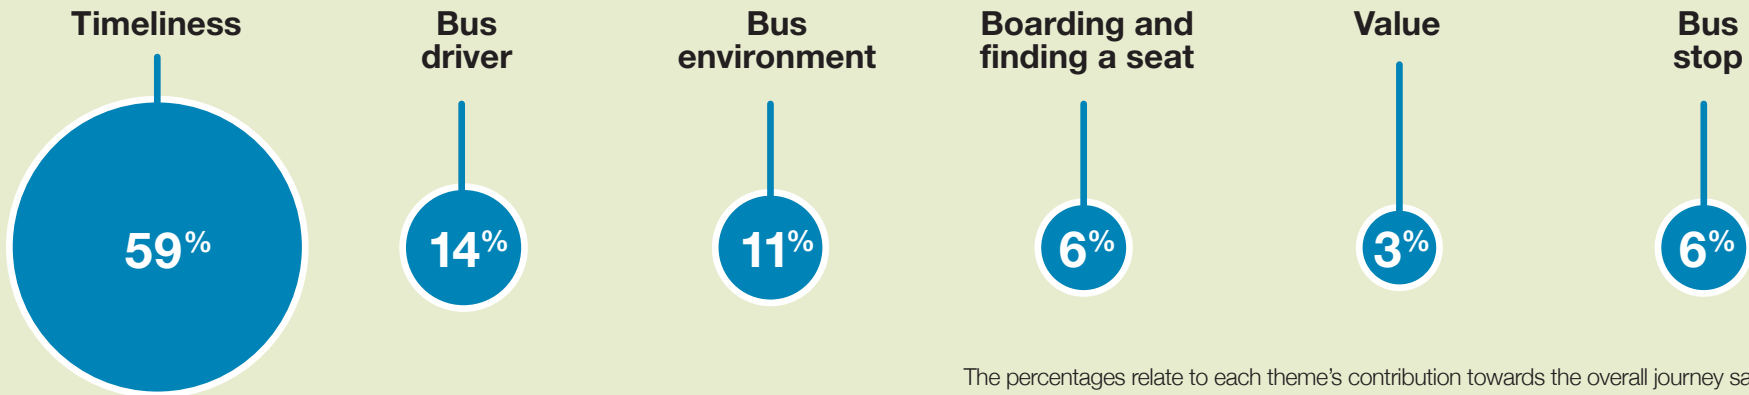

# Key driver analysis - what makes a *great* bus journey for passengers in Tees Valley?

The percentages relate to each theme's contribution towards the overall journey satisfaction rating.

# Tees Valley Your Bus Journey 2023 survey results

Bus passenger satisfaction compared to all England areas

## Total satisfied %