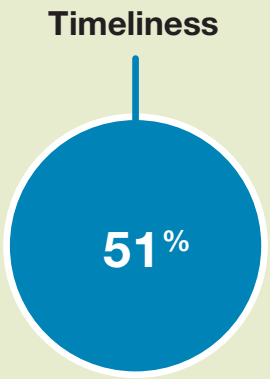

Key driver analysis - what makes a *great* bus journey for passengers in Surrey?

The percentages relate to each theme's contribution towards the overall journey satisfaction rating.

Surrey Your Bus Journey 2023 survey results

Bus passenger satisfaction compared to all England areas

Total satisfied %