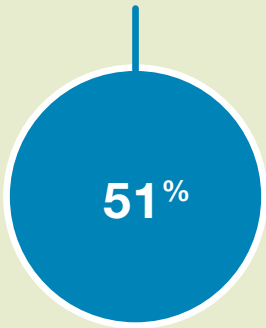

Key driver analysis - what makes a *great* bus journey for passengers in Portsmouth?

Timeliness

Bus driver

Bus environment

Boarding and finding a seat

Value

Bus stop

The percentages relate to each theme's contribution towards the overall journey satisfaction rating.

Portsmouth Your Bus Journey 2023 survey results

Bus passenger satisfaction compared to all England areas

Total satisfied %