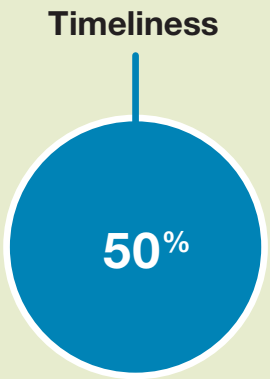

Key driver analysis - what makes a *great* bus journey for passengers in North East Lincolnshire?

The percentages relate to each theme's contribution towards the overall journey satisfaction rating.

North East Lincolnshire Your Bus Journey 2023 survey results

Bus passenger satisfaction compared to all England areas

Total satisfied %