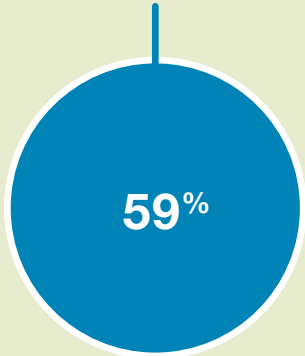

Key driver analysis - what makes a *great* bus journey for passengers in Luton?

Timeliness

Bus driver

Bus environment

Boarding and finding a seat

Value

Bus stop

The percentages relate to each theme's contribution towards the overall journey satisfaction rating.

Luton Your Bus Journey 2023 survey results

Bus passenger satisfaction compared to all England areas

Total satisfied %