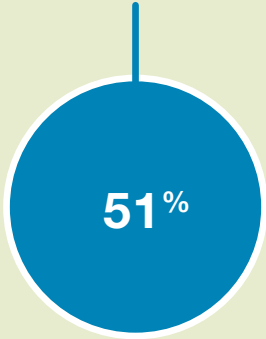

Key driver analysis - what makes a *great* bus journey for passengers in Leicester City?

Timeliness

Bus driver

Bus environment

Boarding and finding a seat

Value

Bus stop

The percentages relate to each theme's contribution towards the overall journey satisfaction rating.

Leicester City Your Bus Journey 2023 survey results

Bus passenger satisfaction compared to all England areas

Total satisfied %