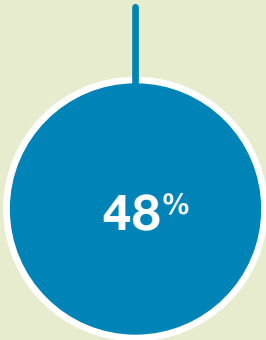

# Key driver analysis - what makes a *great* bus journey for passengers in Lancashire and Blackburn with Darwen?

Timeliness

Bus driver

Bus environment

Boarding and finding a seat

Value

Bus stop

The percentages relate to each theme's contribution towards the overall journey satisfaction rating.

# Lancashire and Blackburn with Darwen Your Bus Journey 2023 survey results

Bus passenger satisfaction compared to all England areas