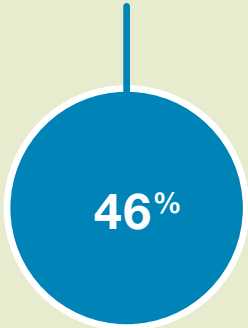

Key driver analysis - what makes a *great* bus journey for passengers in Greater Nottingham?

Timeliness

Bus driver

Bus environment

Boarding and finding a seat

Value

Bus stop

The percentages relate to each theme's contribution towards the overall journey satisfaction rating.

Greater Nottingham Your Bus Journey 2023 survey results

Bus passenger satisfaction compared to all England areas

Total satisfied %