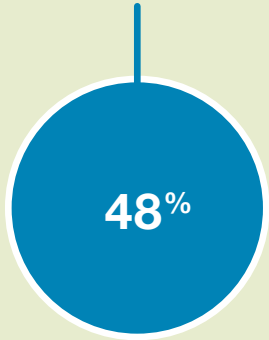

# Key driver analysis - what makes a *great* bus journey for passengers in Greater Manchester?

Timeliness

Bus driver

Bus environment

Boarding and finding a seat

Value

Bus stop

The percentages relate to each theme's contribution towards the overall journey satisfaction rating.

# Greater Manchester Your Bus Journey 2023 survey results

Bus passenger satisfaction compared to all England areas