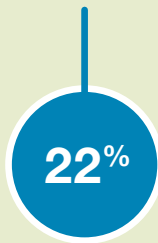

# Key driver analysis - what makes a *great* bus journey for passengers in Greater Manchester?

Timeliness

Bus driver

Bus environment

Boarding and finding a seat

Value

Bus stop

The percentages relate to each theme's contribution towards the overall journey satisfaction rating.