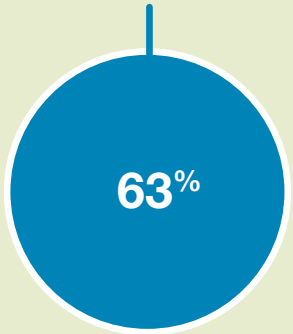

Key driver analysis - what makes a *great* bus journey for passengers in East Sussex?

Timeliness

Bus driver

Bus environment

Boarding and finding a seat

Value

Bus stop

The percentages relate to each theme's contribution towards the overall journey satisfaction rating.

East Sussex Your Bus Journey 2023 survey results

Bus passenger satisfaction compared to all England areas

Total satisfied %