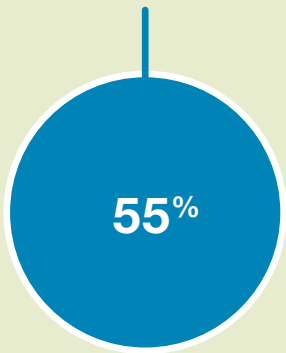

# Key driver analysis - what makes a *great* bus journey for passengers in Cheshire West and Chester?

Timeliness

Bus driver

Bus environment

Boarding and finding a seat

Value

Bus stop

The percentages relate to each theme's contribution towards the overall journey satisfaction rating.