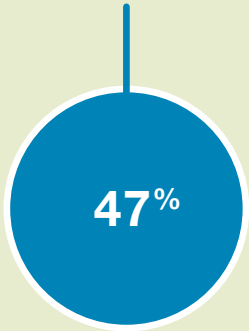

Key driver analysis - what makes a *great* bus journey for passengers in Bournemouth, Christchurch and Poole?

Timeliness

Bus driver

Bus environment

Boarding and finding a seat

Value

Bus stop

The percentages relate to each theme's contribution towards the overall journey satisfaction rating.

Bournemouth, Christchurch and Poole Your Bus Journey 2023 survey results

Bus passenger satisfaction compared to all England areas

Total satisfied %