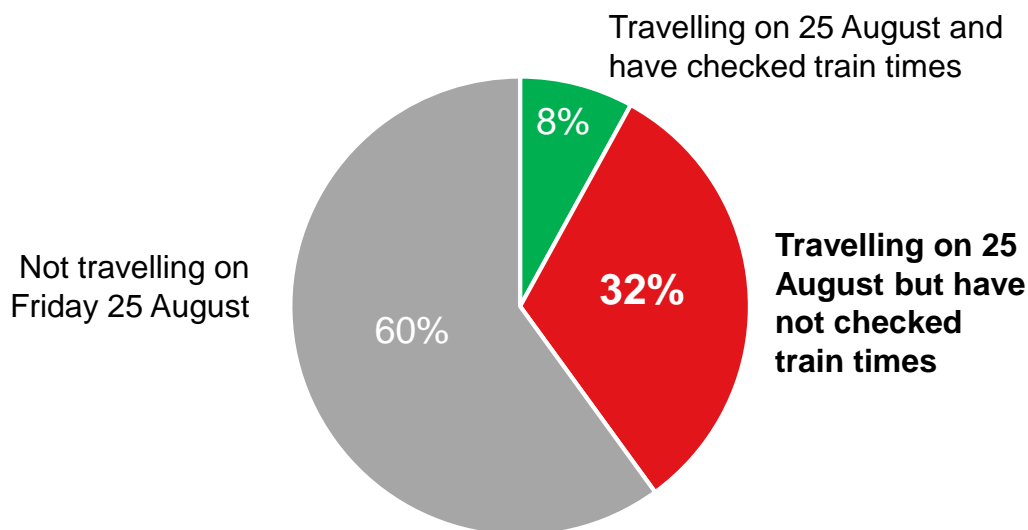

Waterloo upgrade passenger survey

A half are not aware of further reductions to services on Friday 25 August

Were you aware that services to and from London Waterloo will be reduced further on Friday 25 August and on the bank holiday weekend from Saturday 26 to Monday 28 August?

A third intend to travel on Friday 25 August, but have not checked the times of trains

'The further reduction of service from a reduced service which has operated significantly worse than indicated is most unwelcome'.