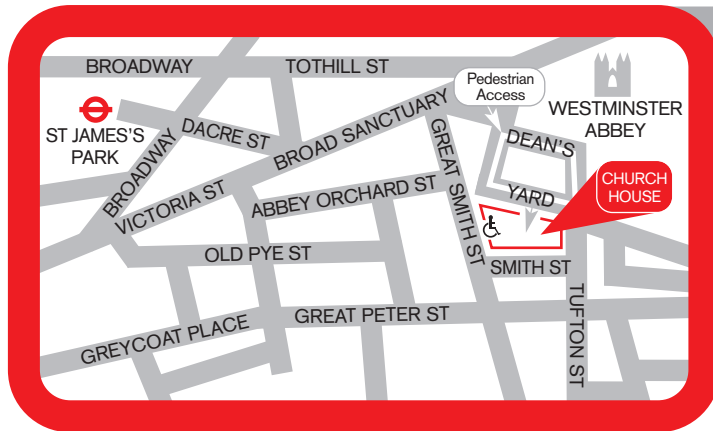

# How to get there

Church House Conference Centre is centrally located in the heart of Westminster.

## BY UNDERGROUND

St James's Park and Westminster (District, Circle and Jubilee lines) are the nearest underground stations and they are a 5-10 minute walk away.

## BY RAIL AND COACH

Victoria rail and coach stations are about a 15-minute walk away.

## BY BUS

Church House is well served by buses with the following routes stopping within a short walking distance: 11, 14, 24, 88 & 211.