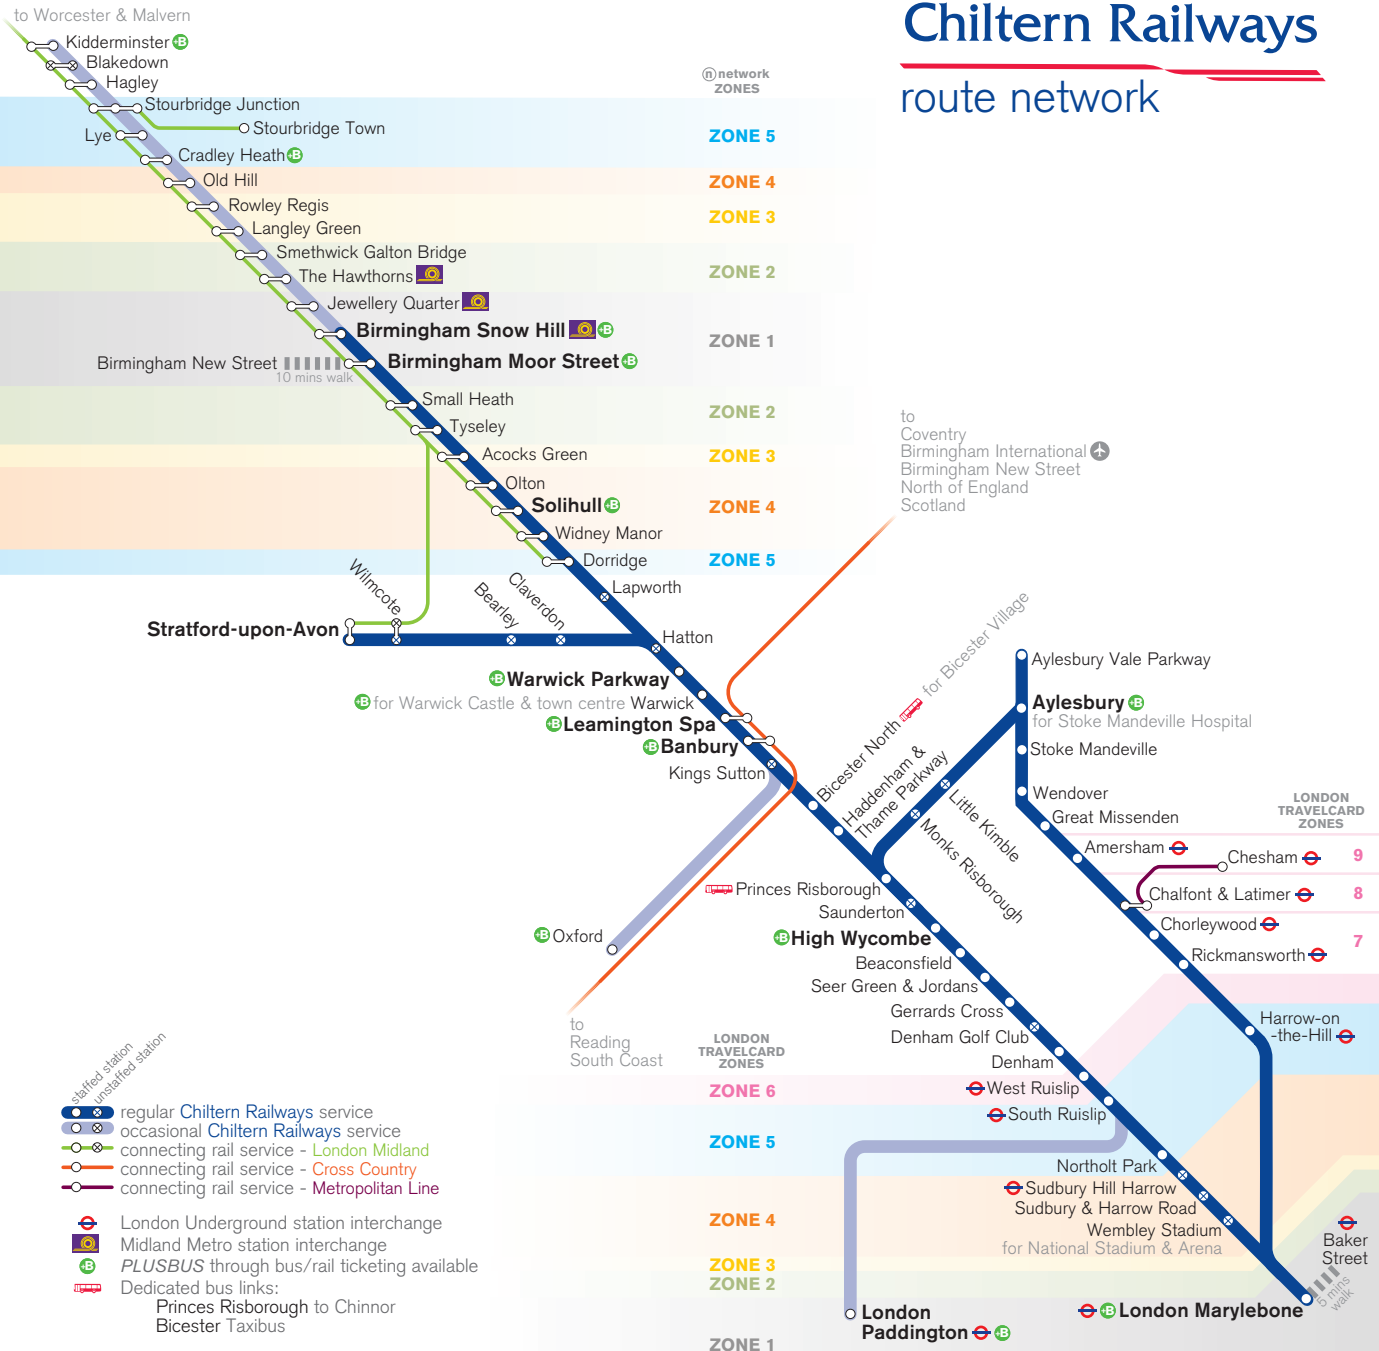

# Chiltern Railways

## route network

NB: Oyster Pay As You Go is only valid within London Travelcard Zones 1 to 9

see Onward Travel leaflet for details of bus links to and from all our stations