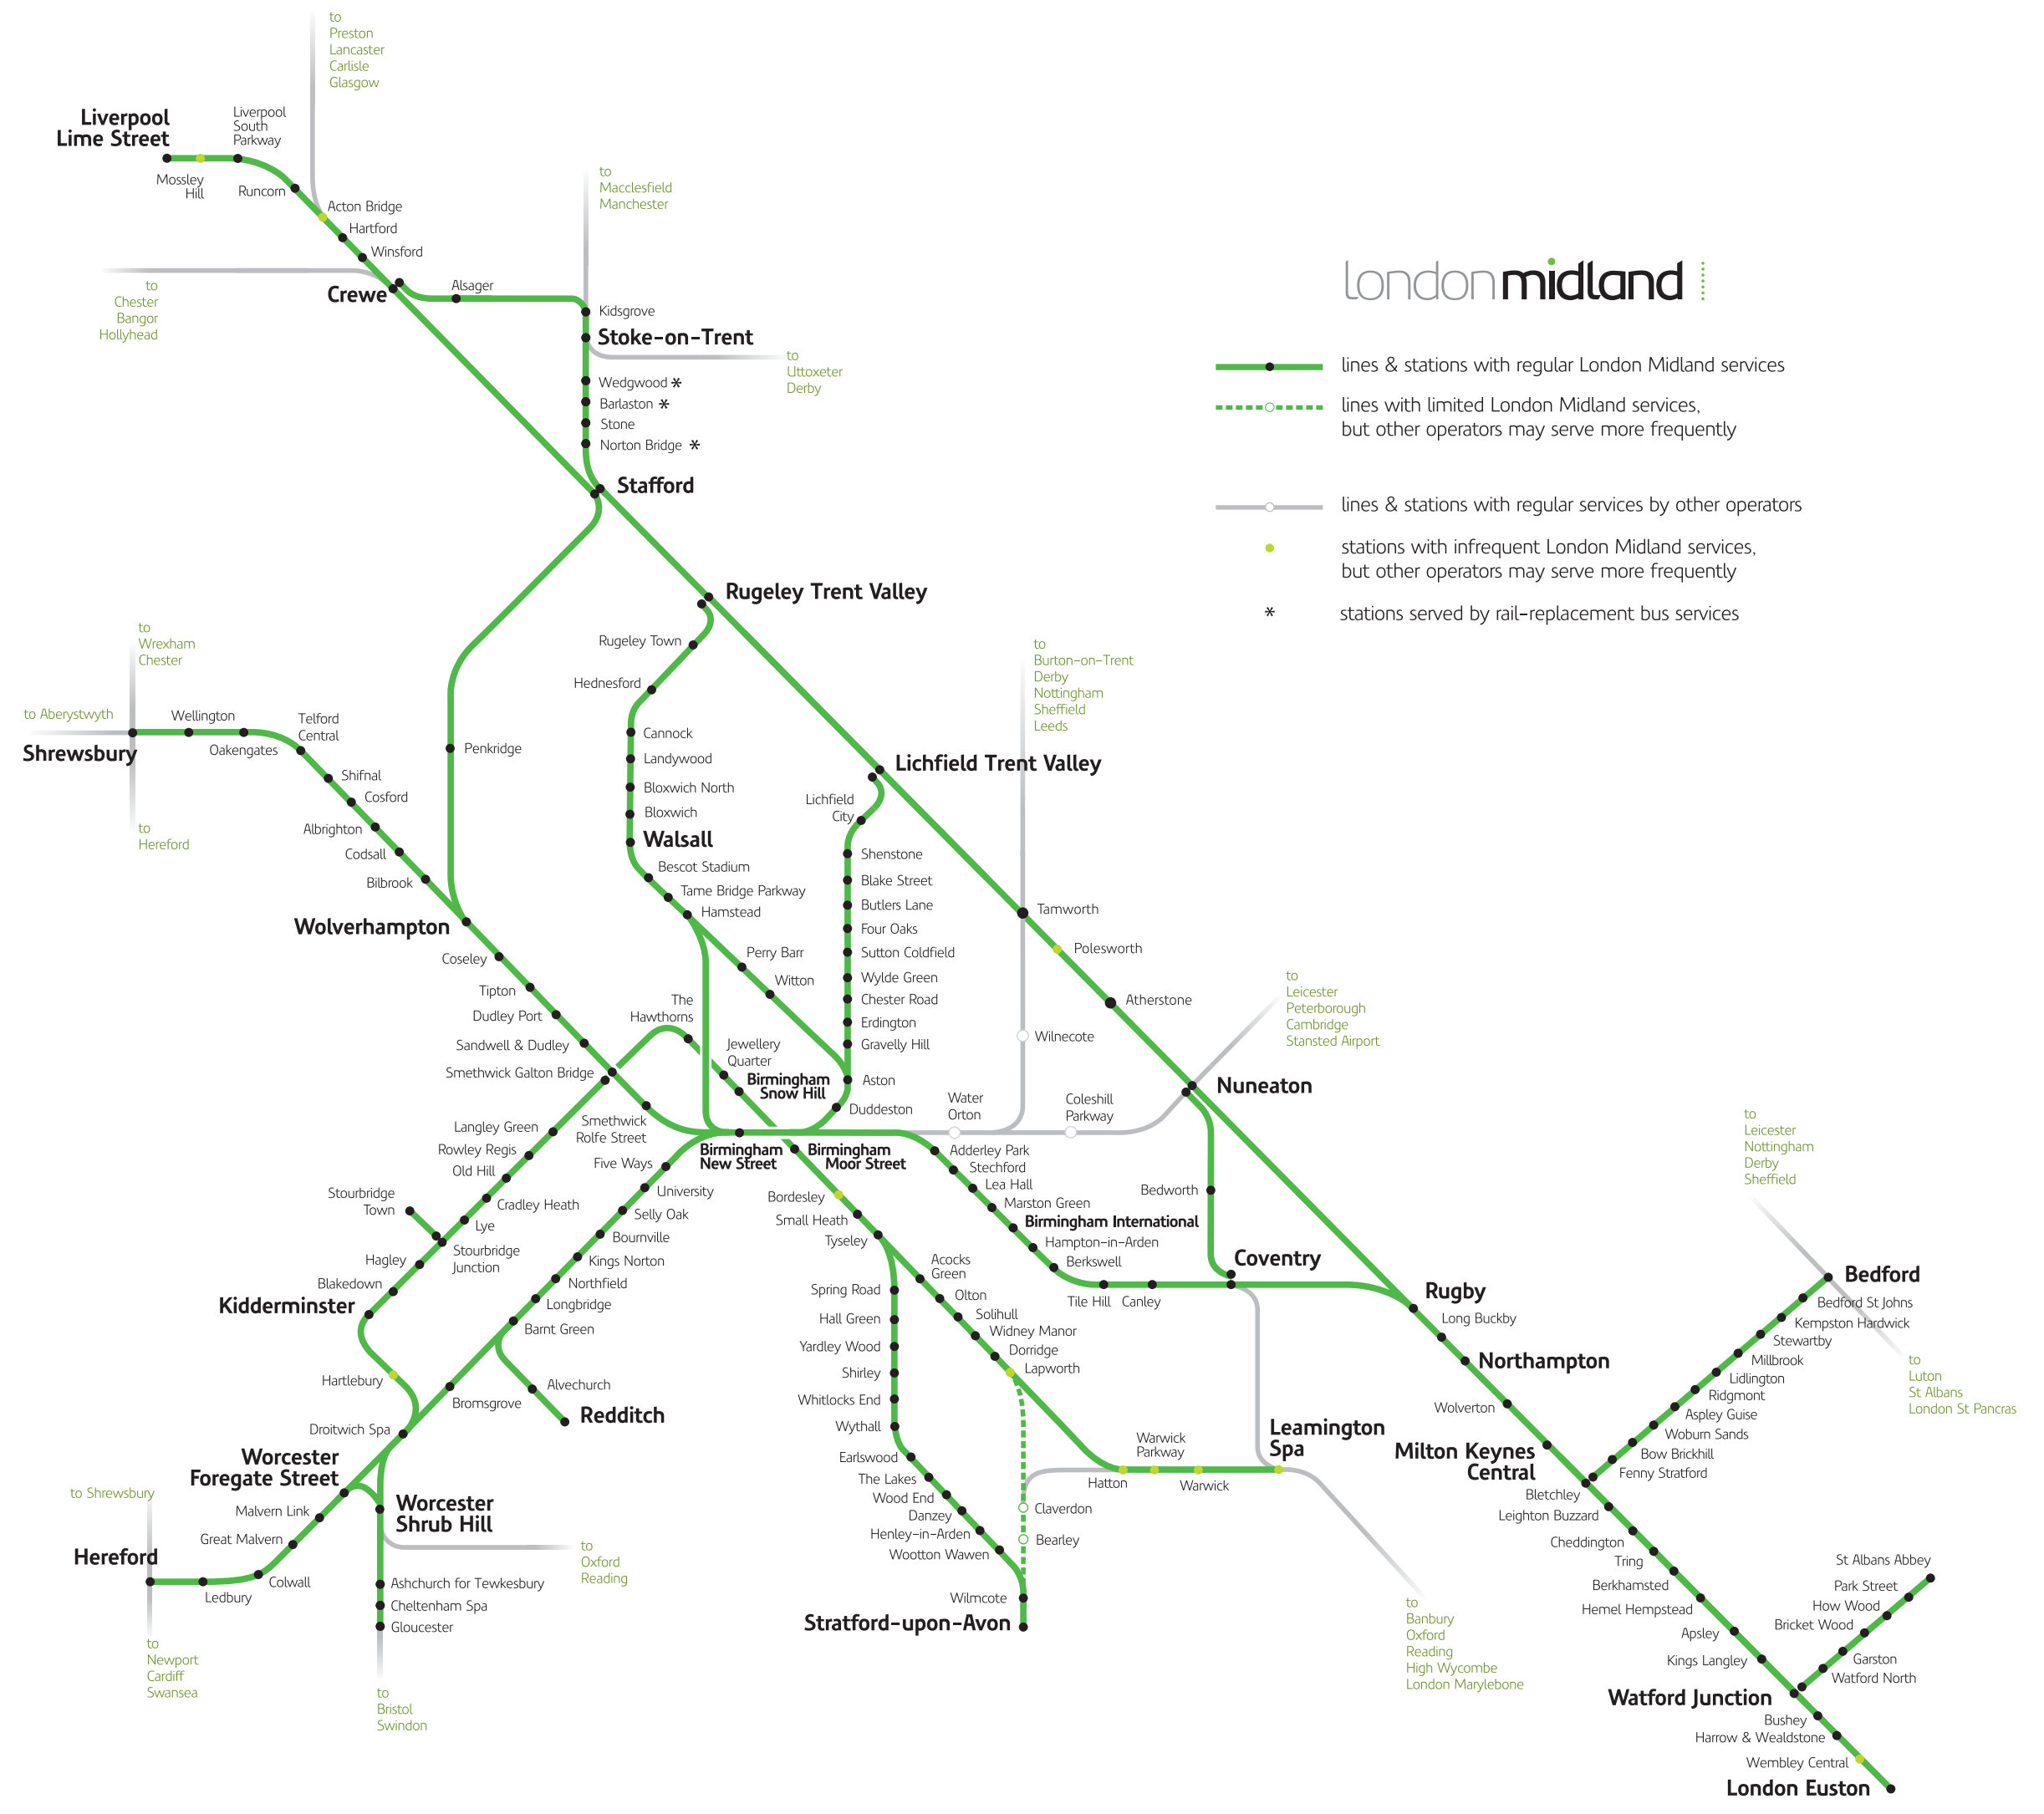

London **midland**

- lines & stations with regular London Midland services
- - - ○ - - - lines with limited London Midland services, but other operators may serve more frequently
- lines & stations with regular services by other operators
- stations with infrequent London Midland services, but other operators may serve more frequently
- * stations served by rail-replacement bus services