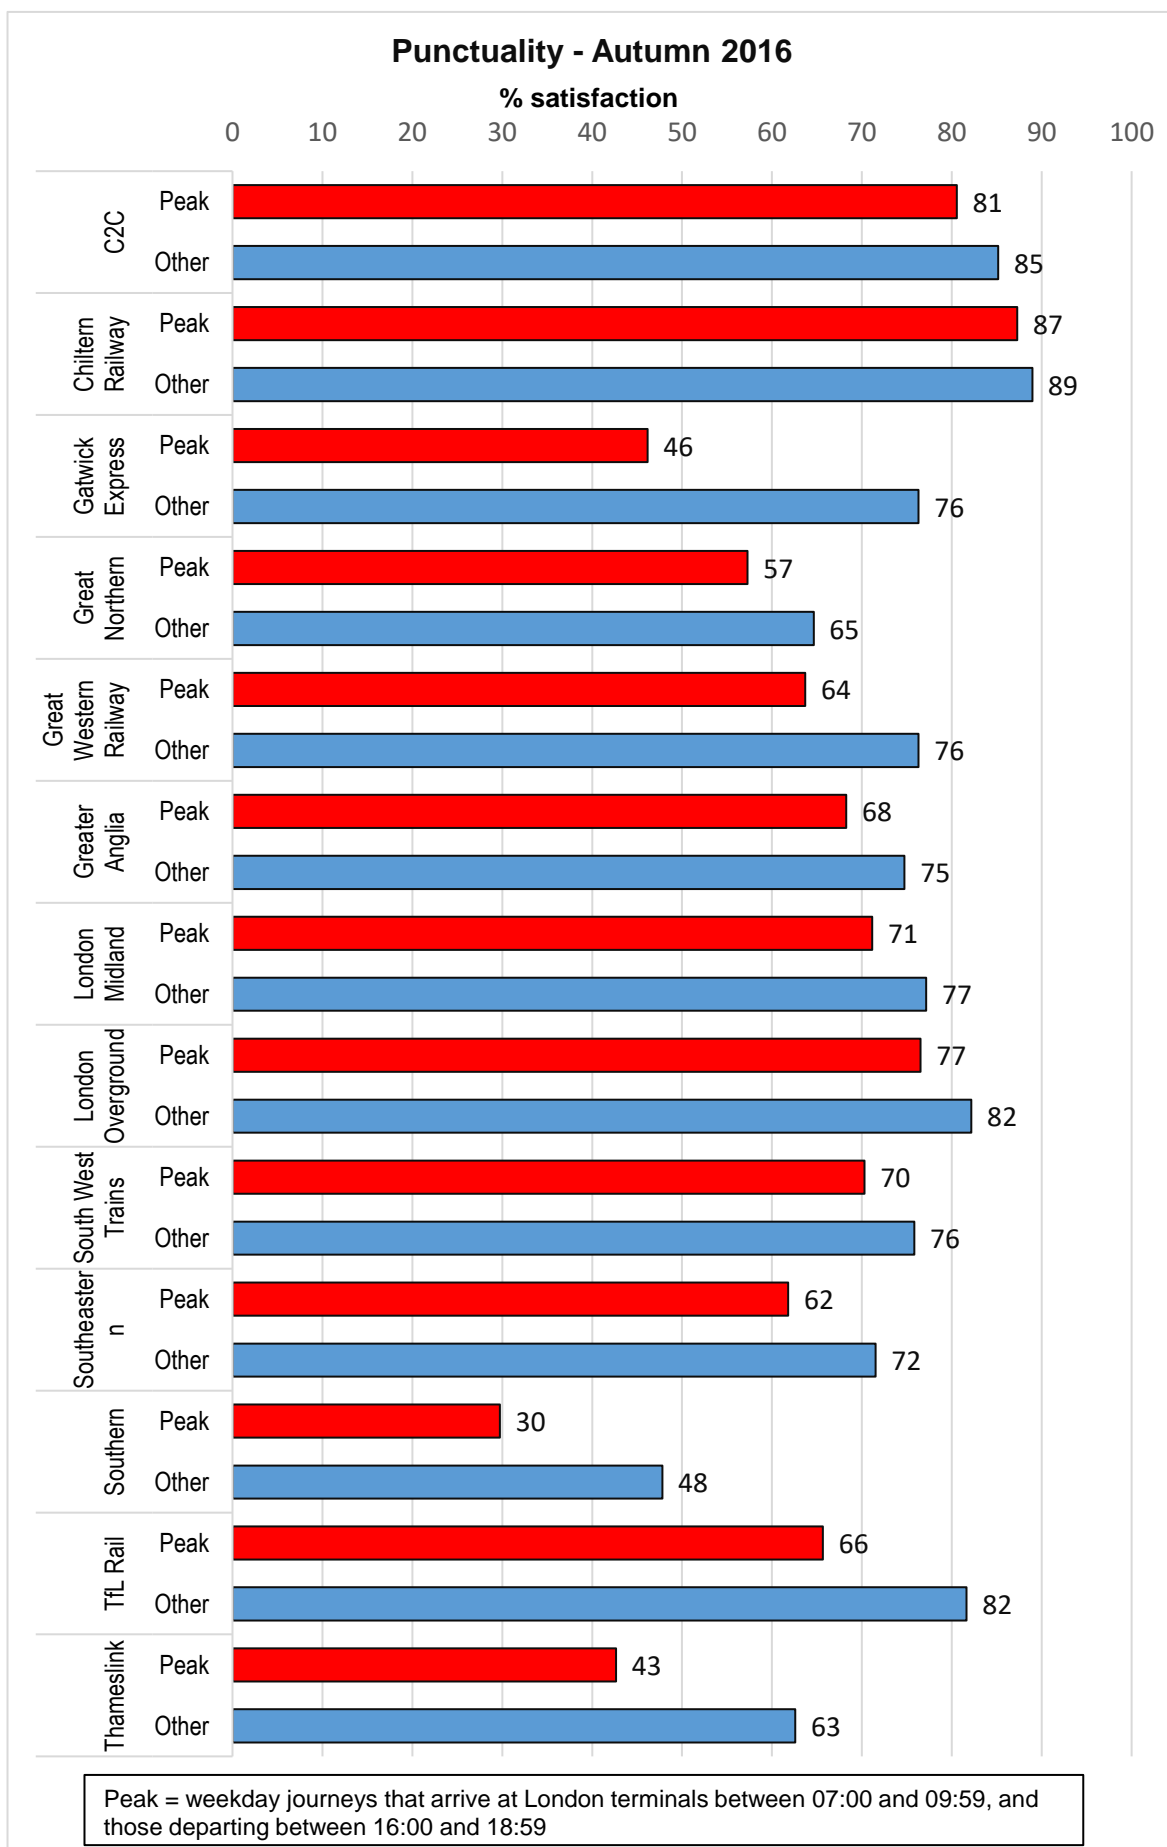

Analysis of peak and off-peak journeys in London and the South East

Analysis of peak and off-peak journeys in London and the South East

Analysis of peak and off-peak journeys in London and the South East

Analysis of peak and off-peak journeys in London and the South East