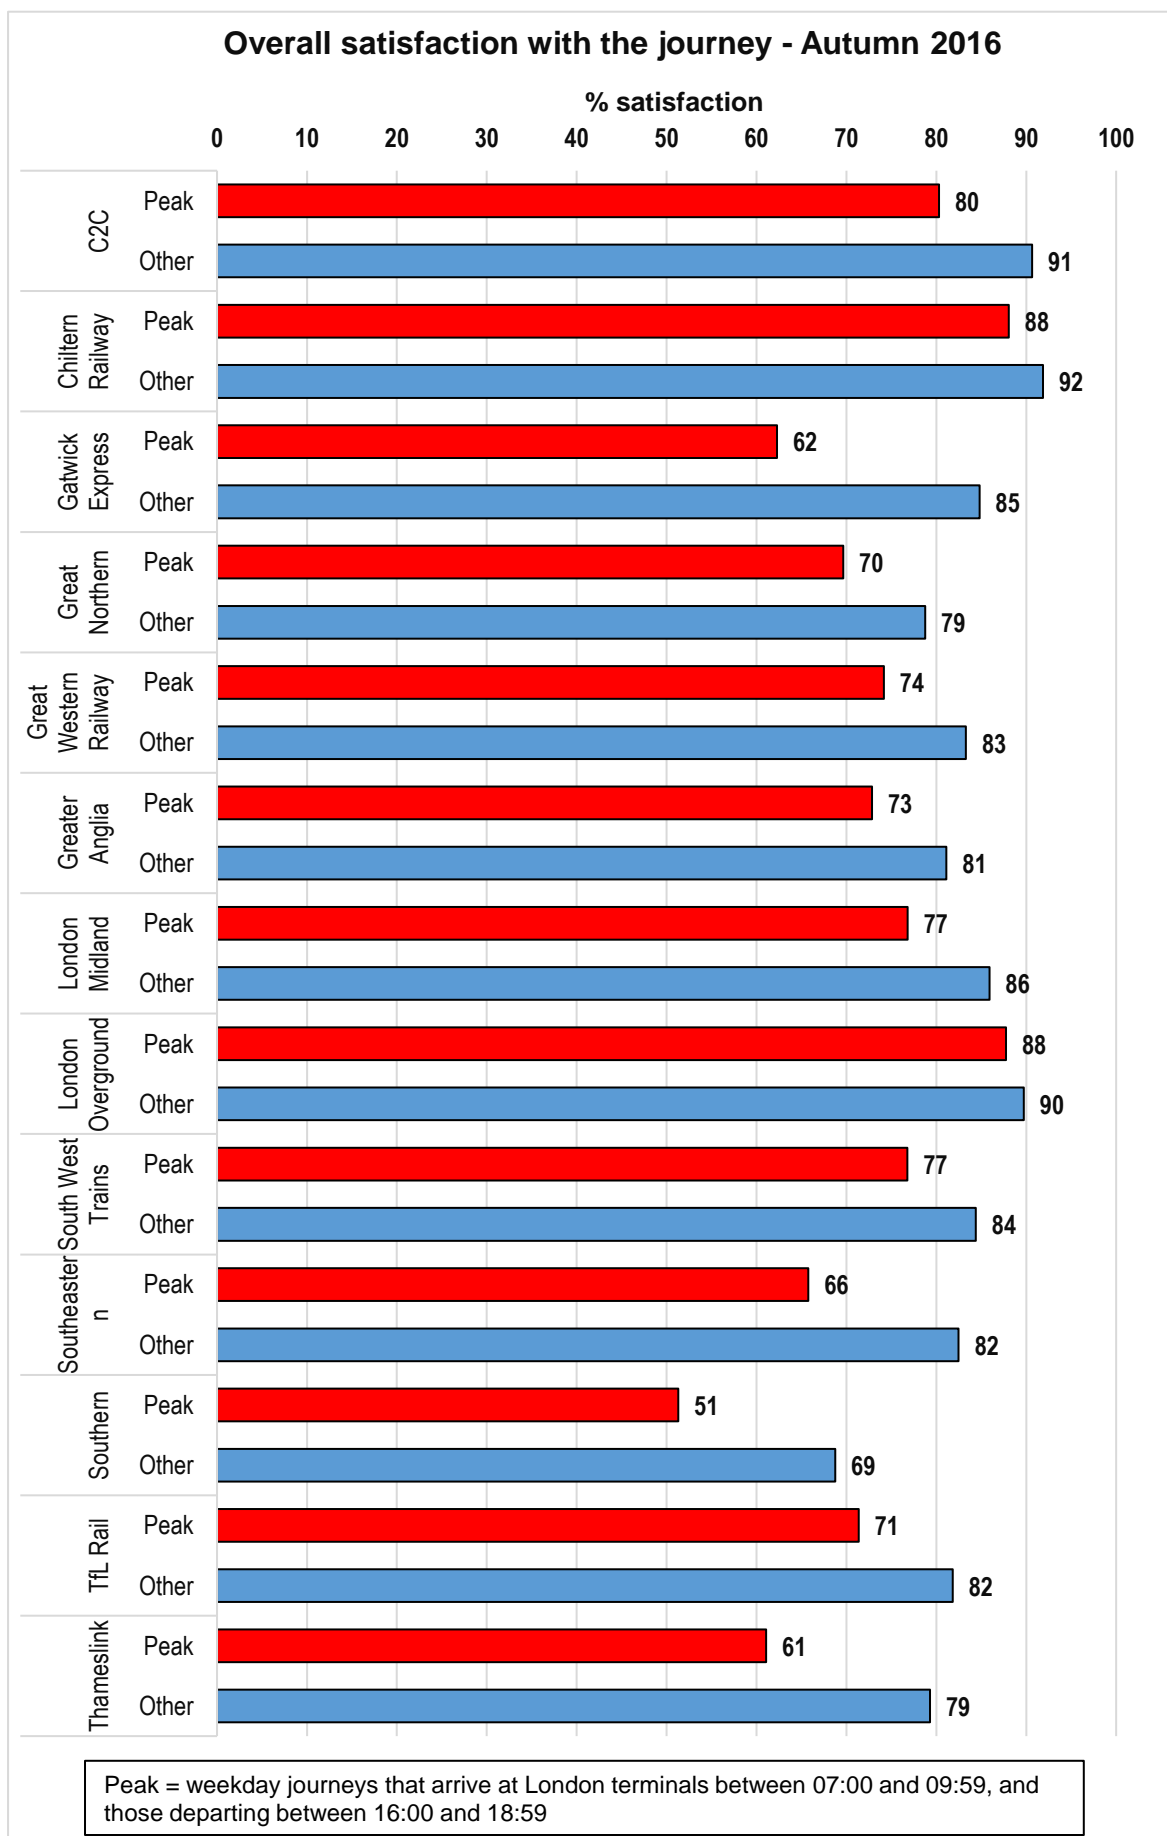

Analysis of peak and off-peak journeys in London and the South East

Analysis of peak and off-peak journeys in London and the South East

Analysis of peak and off-peak journeys in London and the South East

Analysis of peak and off-peak journeys in London and the South East